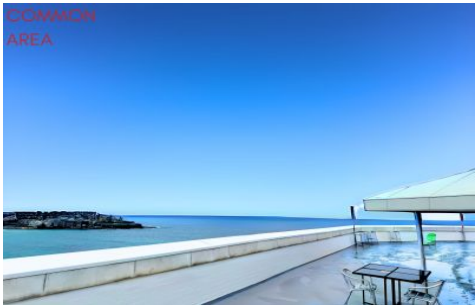

COMMON AREA

34 & 35/5 Campbell Parade Bondi Beach NSW

1  1  1 

SOLD BY ANNA CHOW AT TOP PRICE !

EXQUISITE BEACHFRONT LIVING WITH WORLD CLASS SPECTACULAR VIEW - RARE OPPORTUNITY - BUY ONE OR BOTH WITH CAPITALIZE ON POSITION

Stunning beachfront two studio apartments side by side with forever panoramic beach and ocean views which is located on the top floor of a highly sought after iconic security complex - Bondi Pacific Tower. Both studios boast refined contemporary interiors and quality finishes. Buy as a pair of investments or open them up and create a designer 2 bedroom apartment (subject to formal approvals) with views from virtually every room and the most enviable lifestyle imaginable.